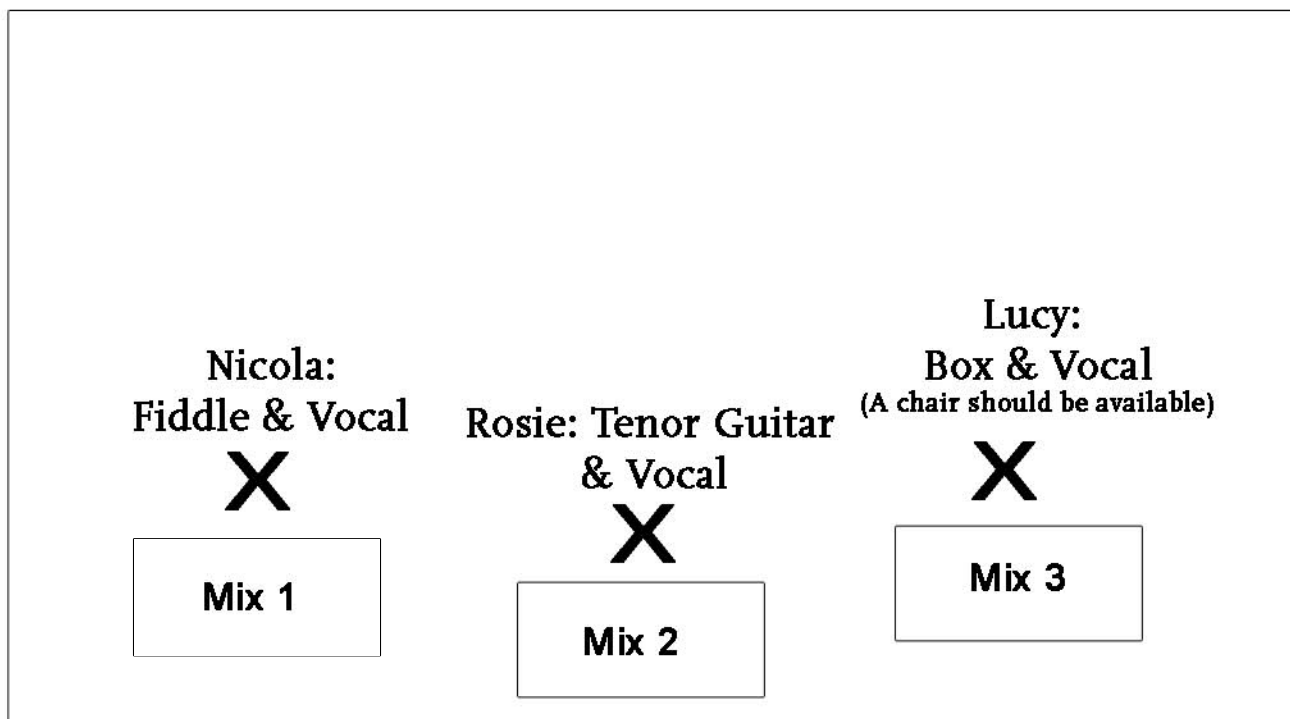

Rosie Hood Band

Tech Spec & Stage Plan 2017

Channel List:

- 1 - Nicola's Fiddle - 1 x XLR with phantom power
- 2 - Rosie's Tenor Guitar - DI required
- 3 - Lucy's Box - Right Hand / Treble - 1 x XLR with phantom power
- 4 - Lucy's Box - Left Hand / Bass - 1 x XLR with phantom power
- 5 - Nicola's Vocal, Stage Right (mic required - SM58 or similar)
- 6 - Rosie's Vocal, Centre Stage (own mic - Beta 57)
- 7 - Lucy's Vocal, Stage Left (mic required - SM58 or similar)

Monitor Requirements:

Three wedges on separate mixes.

AUDIENCE