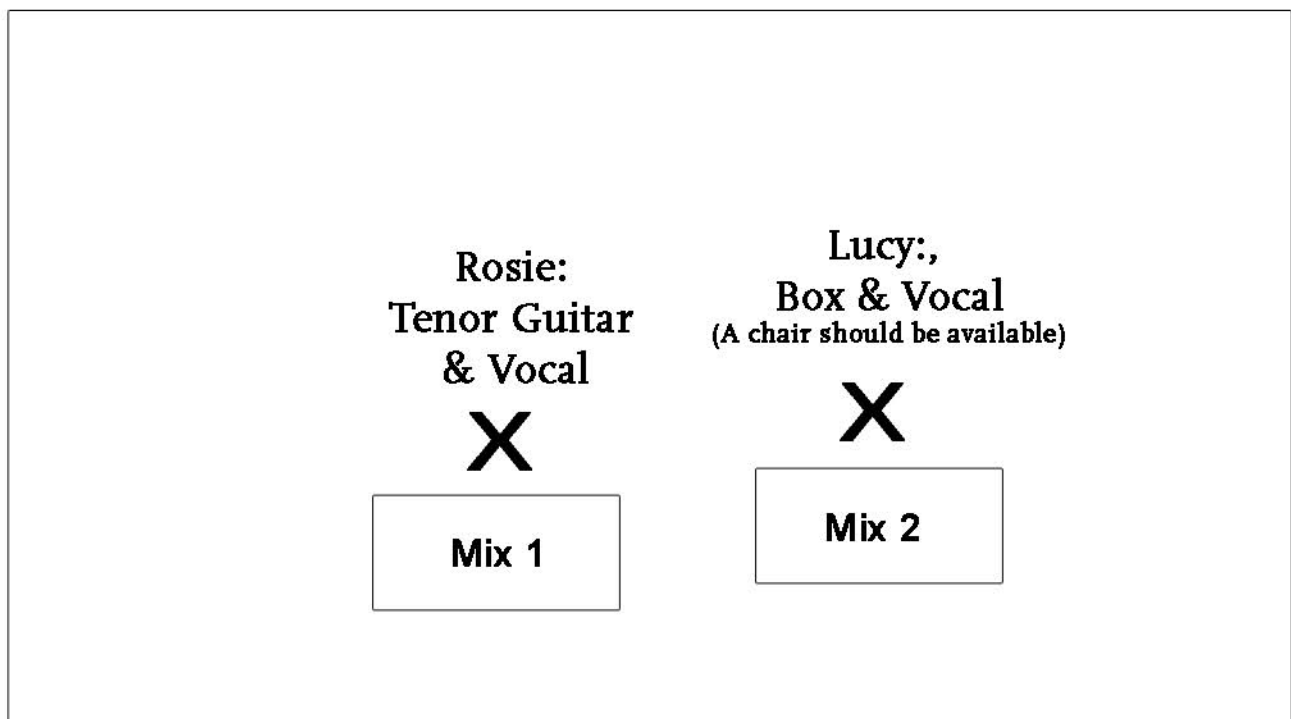

Rosie Hood (duo)

Tech Spec & Stage Plan 2017

Channel List:

- 1 - Rosie's Tenor Guitar - DI required
- 2 - Lucy's Box - Right Hand / Treble - 1 x XLR with phantom power
- 3 - Lucy's Box - Left Hand / Bass - 1 x XLR with phantom power
- 4 - Rosie's Vocal, Stage right (own mic - Beta 57)
- 5 - Lucy's Vocal, Stage left (mic required - SM58 or similar)

Monitor Requirements:

Two wedges on separate mixes.

AUDIENCE