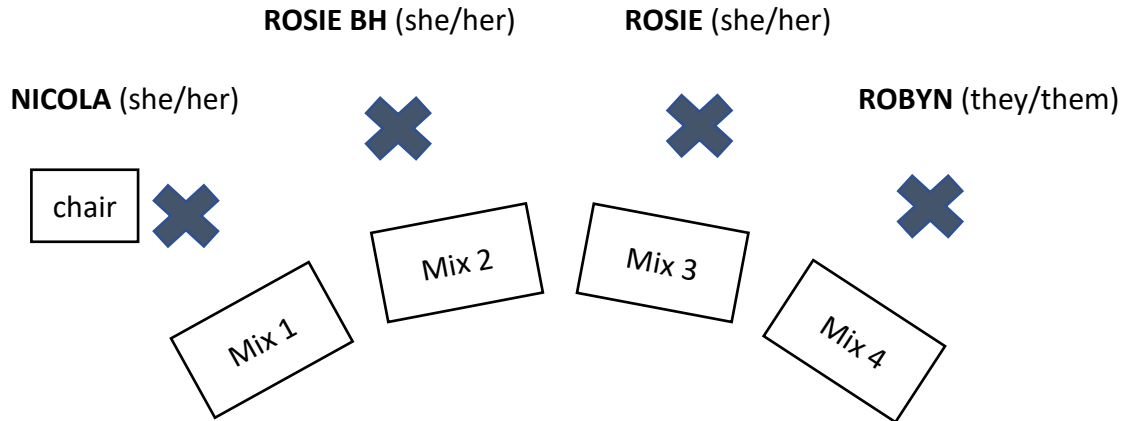

ROSIE HOOD BAND

TECH SPEC – SEPT '22

<u>Channel #</u>	<u>Instrument</u>	<u>Mic/DI</u>	<u>Stand</u>	<u>Who</u>
1	Cello	XLR +48	-	Nicola (she/her)
2	Fiddle	XLR +48	-	Nicola (she/her)
3	Fiddle	XLR +48	-	Rosie BH (she/her)
4	Tenor Guitar	Instrument mic - C451, KM184, SM57 (No C1000s please!)	Medium stand	Rosie (she/her)
5	Melodeon Treble	XLR +48	-	Robyn (they/them)
6	Melodeon Bass	XLR +48	-	Robyn (they/them)
7	Vox	SM58	Tall boom	Nicola
8	Vox	SM58	Tall boom	Rosie BH
9	Lead Vox	Own Mic – Beta 57	Tall boom	Rosie
10	Vox	SM58	Tall boom	Robyn